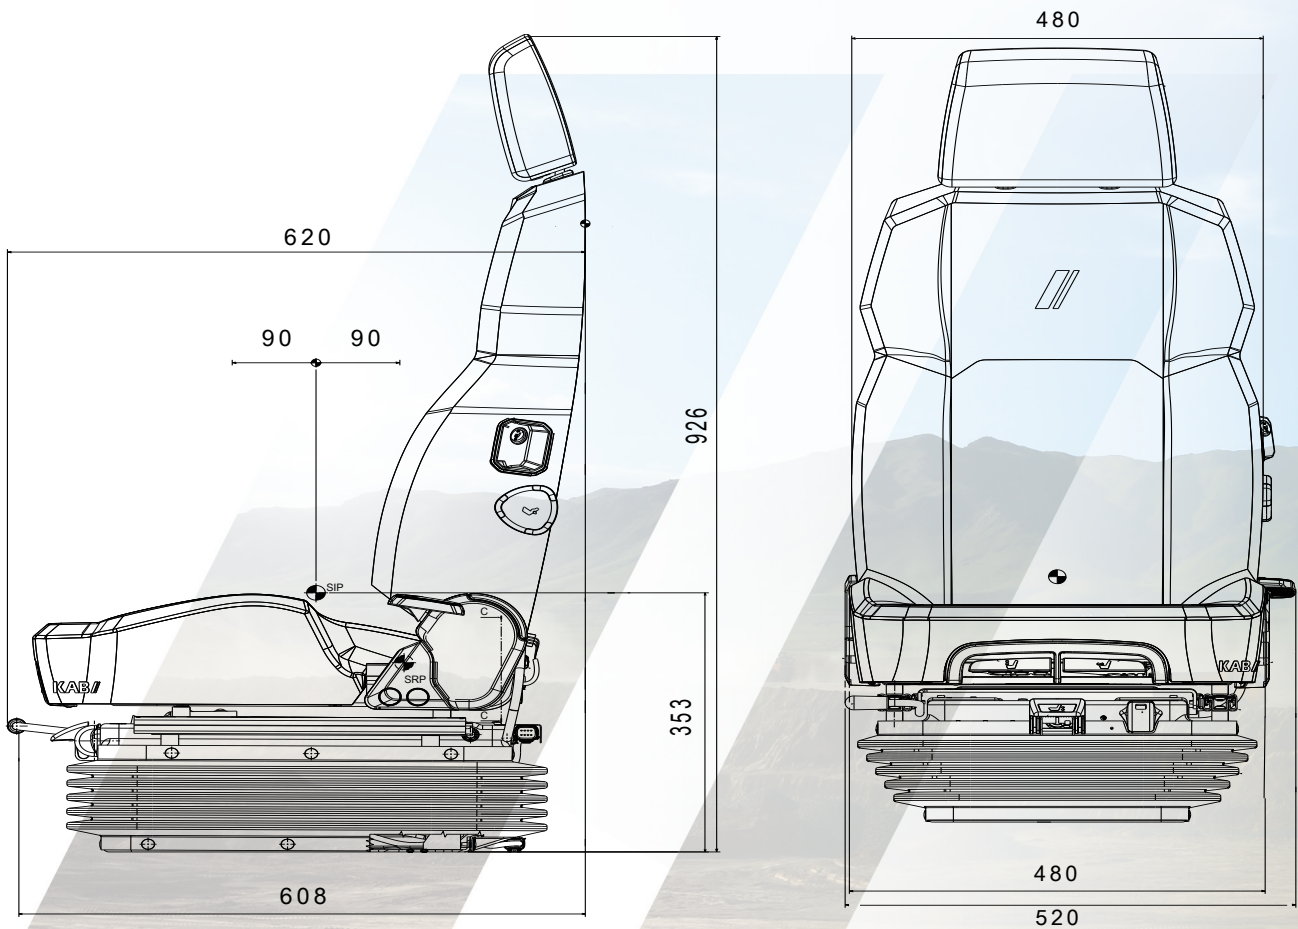

Part Number	221964
Model	SCIOX Super High 86H
Suspension Type	Air
Height adjustment	75 mm
Weight range	50-150kg
Voltage	24V
Backrest Height	High Back
Sliderail Adjustment	180mm
Damper	Standard
Operator Presence Sensor	•
Cushion Tilt & Extension	•
Cushion Width	480mm
Heater	•
Document Pouch	•
Lumbar Support	Mechanical
Trim	Fabric combination trim
Integrated headrest	•
Optional Accessories	Armrests, seat belt

APPLICATIONS

-  Construction: EM1- EM9 (incl.)
-  Industrial/Forklift: IT1- IT4 (incl.)
-  Agriculture: Tractor Classes 1, 2, 3

FEATURES

• = Standard Feature

KAB//Seating

SCIOX

Super High 86H

For more information about KAB seats, please contact your local KAB representative.