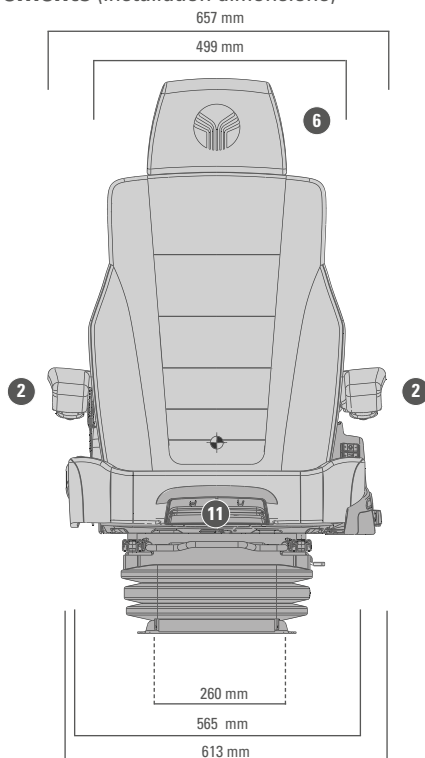

Fore/Aft Isolator

Active Climate System

	ACTIMO® EVOLUTION
<b>Article no. fabric</b>	
<b>Compressor 12 V</b>	1388490
<b>Compressor 24 V</b>	1462953
① <b>Document box</b>	●
<b>APS (Automatic positioning system)</b>	●
② <b>Armrests, height-adjustable and foldable</b> 80 x 380 mm, adjustable angle	●
③ <b>Shock absorber adjustable</b>	●
<b>Suspension</b>	
Pneumatic suspension with compressor	●
Low-frequency suspension	●
<b>Suspension stroke 100 mm</b>	●
<b>Weight adjustment</b>	●
50 - 130 kg, electronic	

	ACTIMO® EVOLUTION
④ <b>Height adjustment</b> 80 mm infinite (air-assisted)	●
⑤ <b>Climate system active</b> <b>Seat heating, 2-steps</b>	●
⑥ <b>Headrest</b>	●
⑦ <b>Fore/aft adjustment 210 mm</b> <b>Fore/aft isolator</b>	●
⑧ <b>Lumbar support, pneumatic</b>	●
⑨ <b>Adjustable backrest angle</b>	●
⑩ <b>Restraint system</b>	●
<b>Seat cushion width</b>	550 mm
⑪ <b>Adjustable seat cushion depth and angle</b>	●
<b>Operator presence switch (OPS)</b>	●
⑫ <b>Adjustable side support</b>	●

### Measurements (installation dimensions)

All dimensions in mm.  
Subject to technical changes.