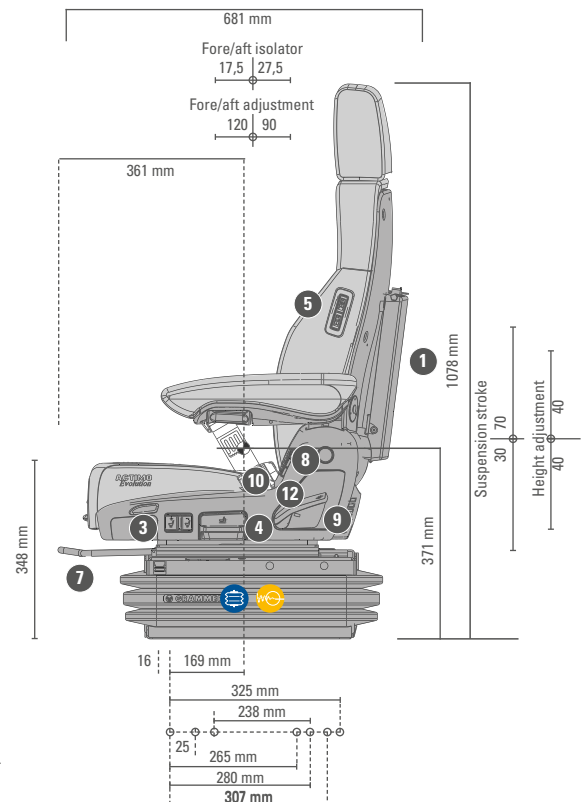

Fore/Aft Isolator

Active Climate System

	ACTIMO® EVOLUTION
<b>Article no. fabric</b>	
<b>Compressor 12 V</b>	1388490
<b>Compressor 24 V</b>	1462953
① <b>Document box</b>	●
<b>APS (Automatic positioning system)</b>	●
② <b>Armrests, height-adjustable and foldable</b> 80 x 380 mm, adjustable angle	●
③ <b>Shock absorber adjustable</b>	●
<b>Suspension</b>	
Pneumatic suspension with compressor	●
Low-frequency suspension	●
<b>Suspension stroke 100 mm</b>	●
<b>Weight adjustment</b>	●
50 - 130 kg, electronic	

	ACTIMO® EVOLUTION
④ <b>Height adjustment</b> 80 mm infinite (air-assisted)	●
⑤ <b>Climate system active</b> <b>Seat heating, 2-steps</b>	●
⑥ <b>Headrest</b>	●
⑦ <b>Fore/aft adjustment 210 mm</b> <b>Fore/aft isolator</b>	●
⑧ <b>Lumbar support, pneumatic</b>	●
⑨ <b>Adjustable backrest angle</b>	●
⑩ <b>Restraint system</b>	●
<b>Seat cushion width</b>	550 mm
⑪ <b>Adjustable seat cushion depth and angle</b>	●
<b>Operator presence switch (OPS)</b>	●
⑫ <b>Adjustable side support</b>	●

### Measurements (installation dimensions)

All dimensions in mm.  
Subject to technical changes.